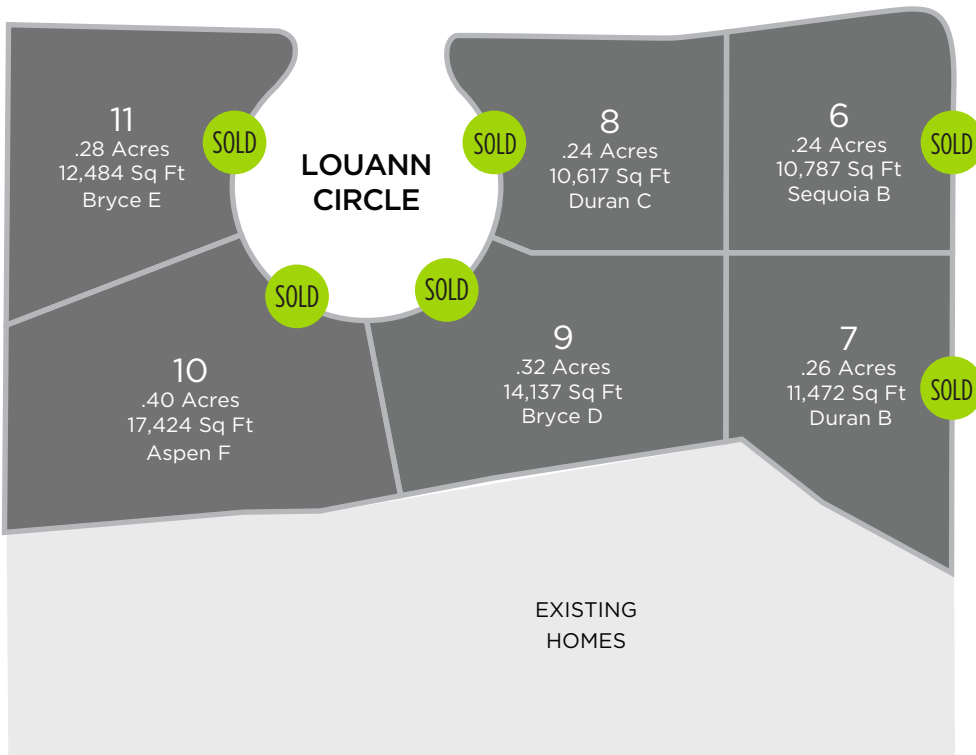

RAY CREEK

Community Map

CANYON DRIVE

1375 EAST

801-383-2657

HenryWalkerHomes.com

HENRY WALKER HOMES
1148 W. Legacy Crossing Blvd, Suite 400
Centerville, UT 84014

SOLD

QUICK MOVE-IN HOME

AVAILABLE

SOLD HOME