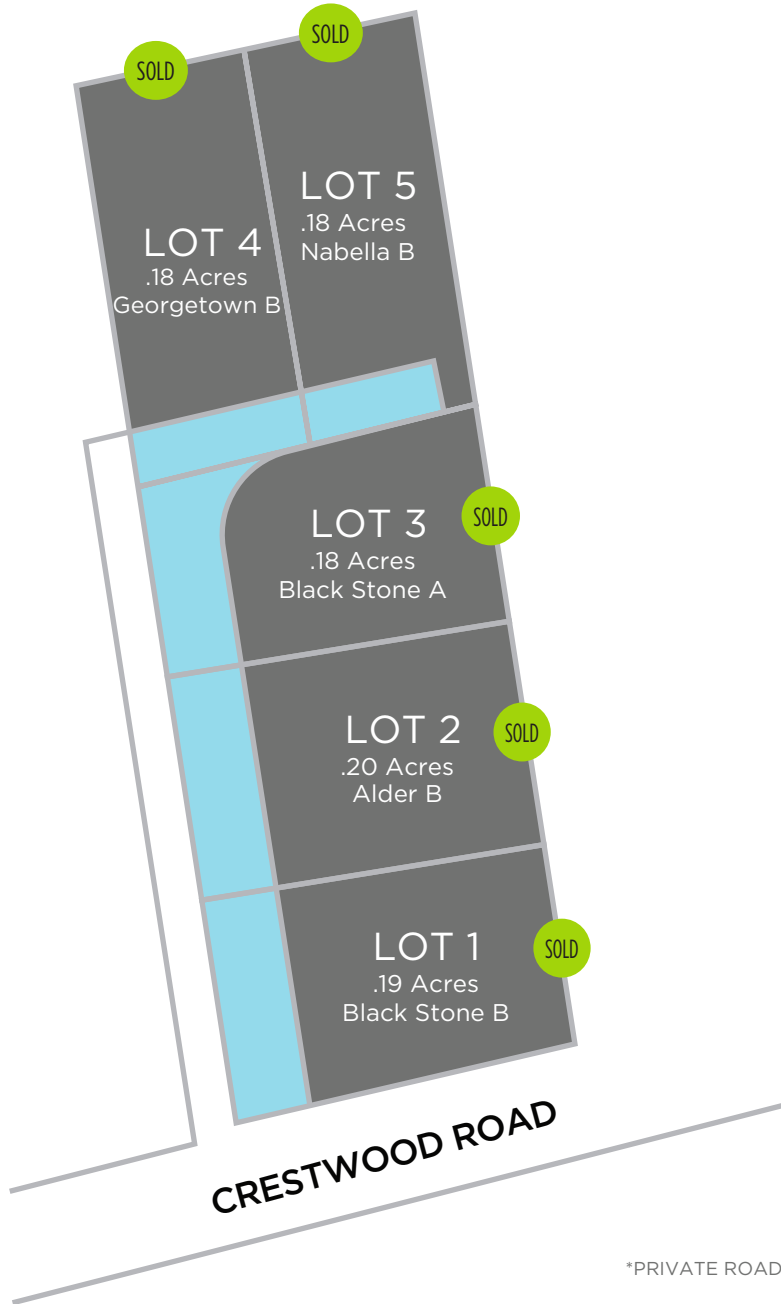

# CRESTWOOD PLACE

## Community Map

\*PRIVATE ROAD INCLUDED IN SQFT OF LOT

801-682-1796  
**HenryWalkerHomes.com**

HENRY WALKER HOMES  
1148 W. Legacy Crossing Blvd, Suite 400  
Centerville, UT 84014

**SOLD** **SOLD** **QMI** **QUICK MOVE-IN HOME** **Close** **CLOSED**