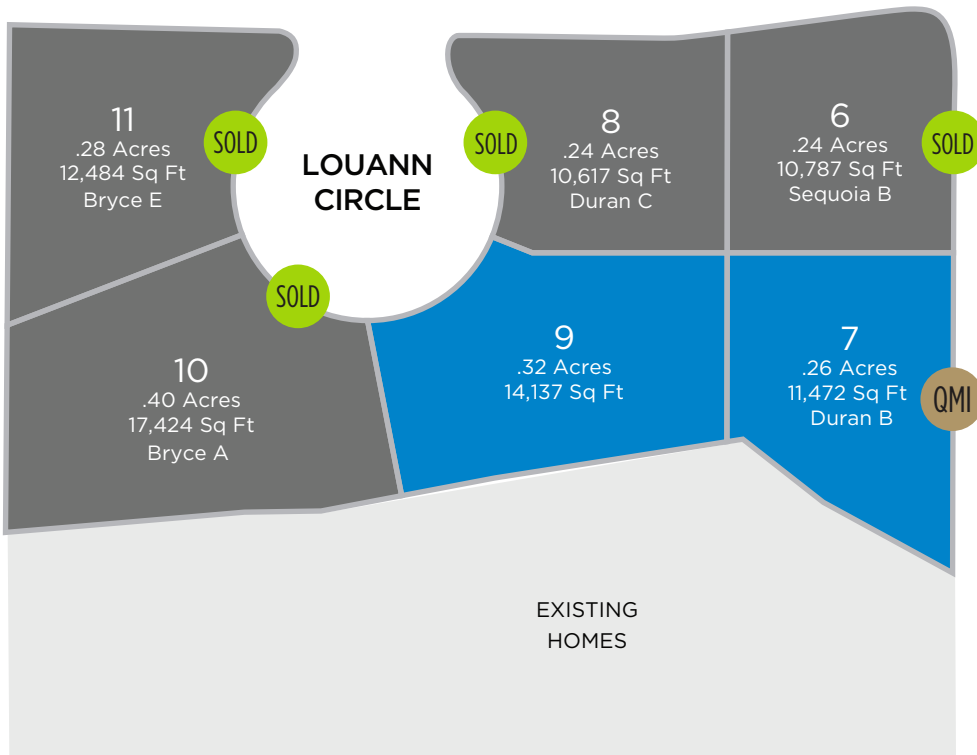

# RAY CREEK

## Community Map

CANYON DRIVE

1375 EAST

801-682-170

**HenryWalkerHomes.com**

HENRY WALKER HOMES  
1148 W. Legacy Crossing Blvd, Suite 400  
Centerville, UT 84014

SOLD

QUICK MOVE-IN HOME