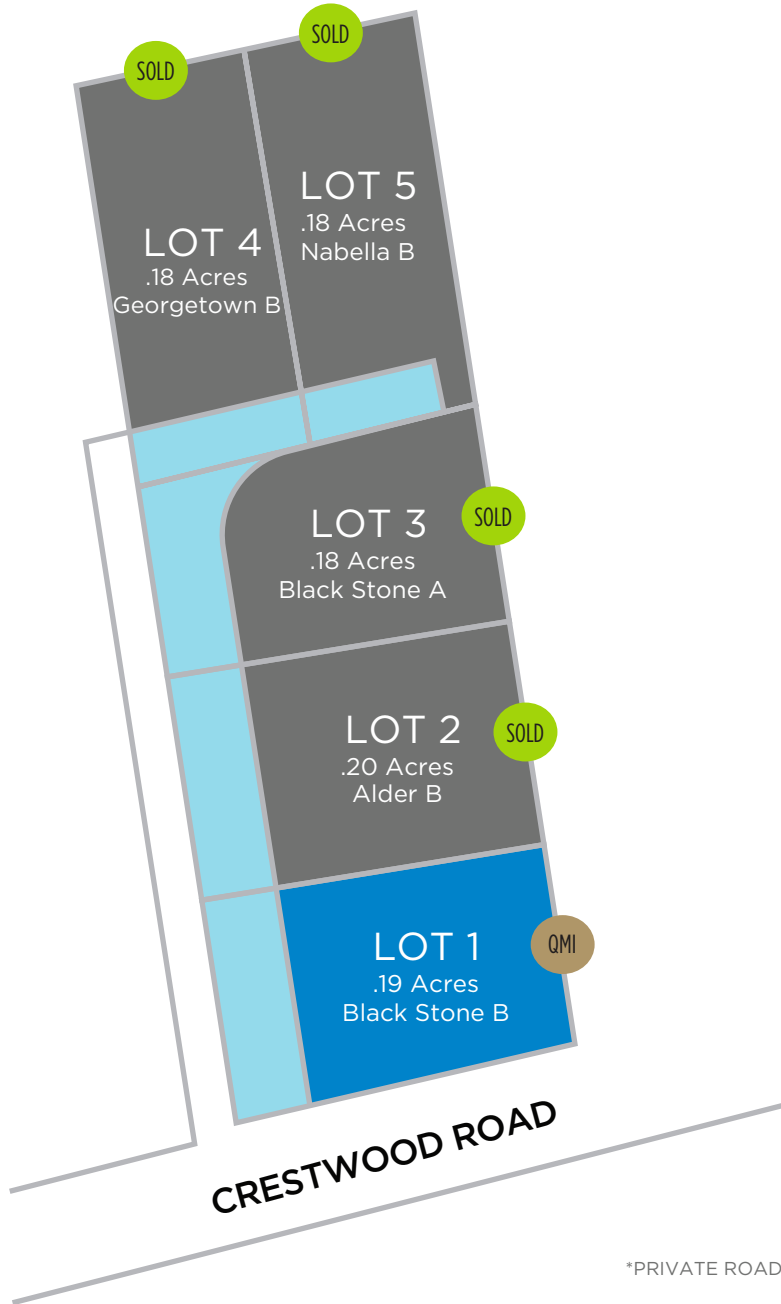

CRESTWOOD PLACE

Community Map

*PRIVATE ROAD INCLUDED IN SQFT OF LOT

801-682-1796
HenryWalkerHomes.com

HENRY WALKER HOMES
1148 W. Legacy Crossing Blvd, Suite 400
Centerville, UT 84014

SOLD **QUICK MOVE-IN HOME** **CLOSED**