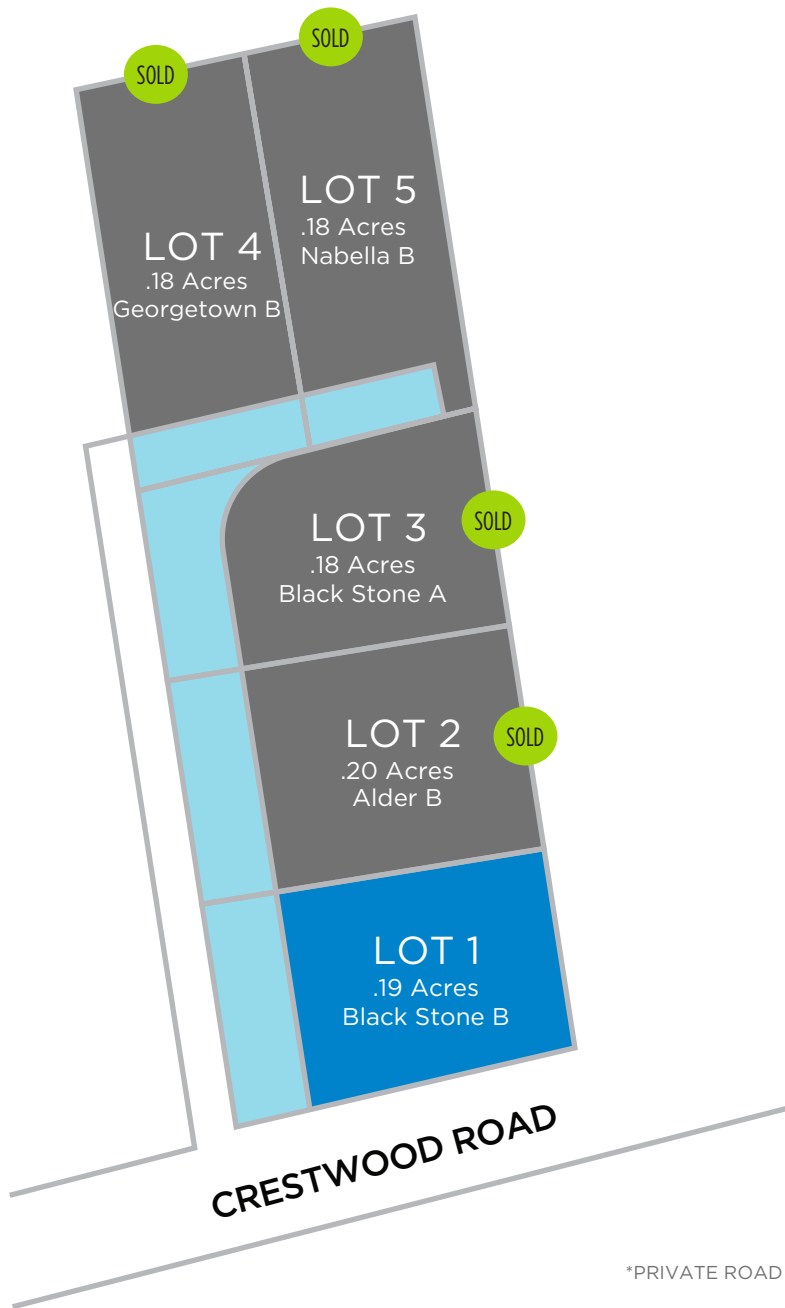

CRESTWOOD PLACE

Community Map

801-682-1796

HenryWalkerHomes.com

HENRY WALKER HOMES
1148 W. Legacy Crossing Blvd, Suite 400
Centerville, UT 84014

SOLD

QUICK MOVE-IN HOME

CLOSED

AVAILABLE

SOLD HOME