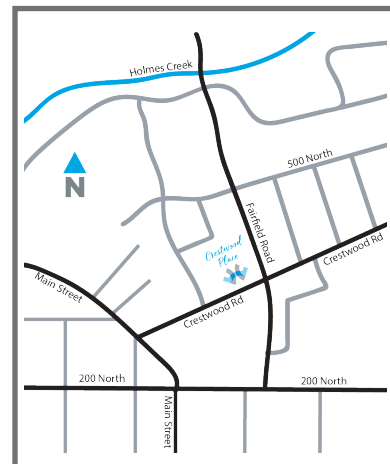

CRESTWOOD PLACE

Community Map

801-682-1796

HenryWalkerHomes.com

HENRY WALKER HOMES
1148 W. Legacy Crossing Blvd, Suite 400
Centerville, UT 84014

SOLD

QUICK MOVE-IN HOME

CLOSED