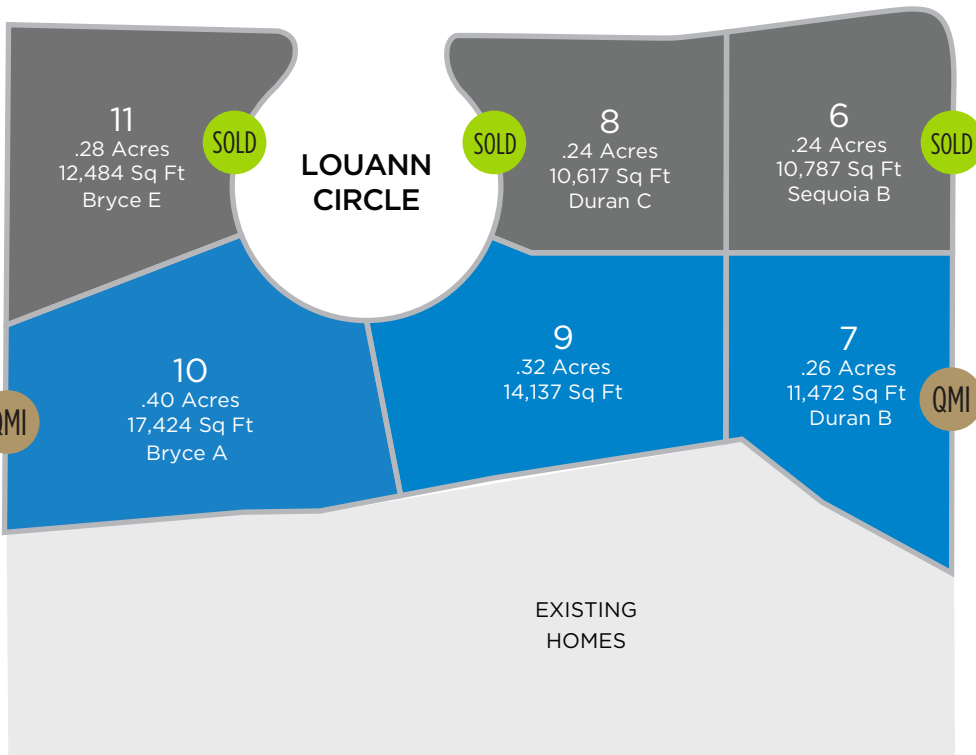

RAY CREEK

Community Map

1375 EAST

801-682-170

HenryWalkerHomes.com

HENRY WALKER HOMES
1148 W. Legacy Crossing Blvd, Suite 400
Centerville, UT 84014

SOLD

QUICK MOVE-IN HOME