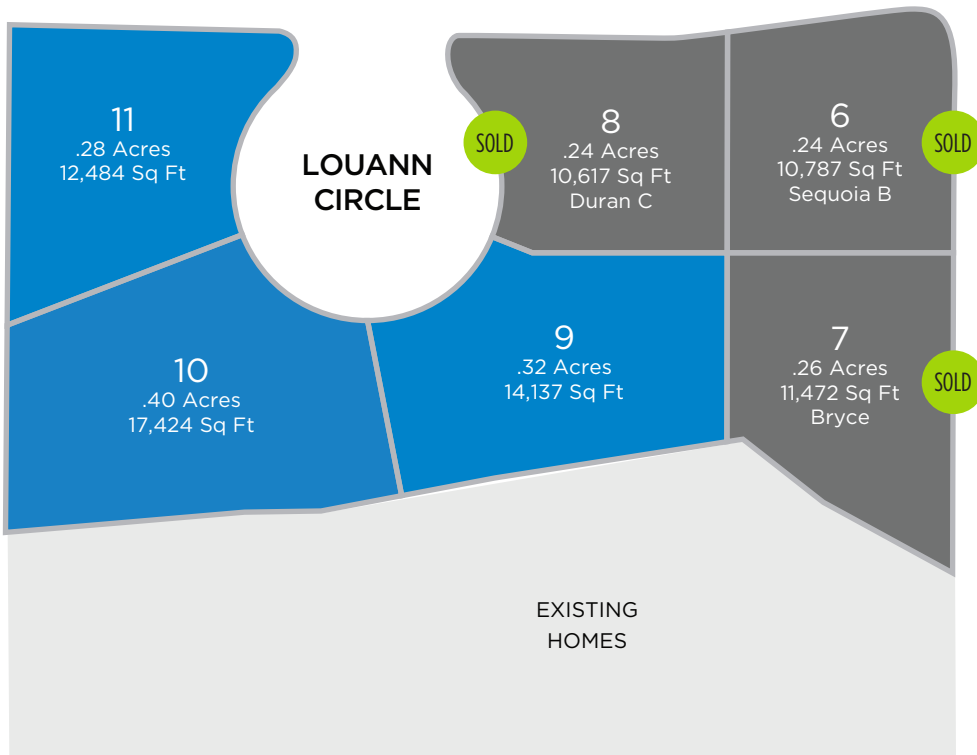

RAY CREEK

Community Map

CANYON DRIVE

1375 EAST

EXISTING HOMES

801-682-1796

HenryWalkerHomes.com

HENRY WALKER HOMES
1148 W. Legacy Crossing Blvd, Suite 400
Centerville, UT 84014

SOLD

QUICK MOVE-IN HOME

CLOSED

AVAILABLE

SOLD HOME