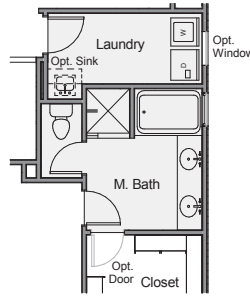

HENRY WALKER
H O M E S™

Maple

4,721 Total Sq. Ft.

3,338 Finished Sq. Ft.

■ ■ ■ ■ ■ □ □ Bedrooms

■ ■ ■ ■ □ Bathrooms

■ ■ ■ □ Garage

■ = Included □ = Optional

F

801-335-3731

HenryWalkerHomes.com

HENRY WALKER HOMES
1148 W. Legacy Crossing Blvd, Suite 400
Centerville, UT 84014

See reverse side for floor plan.

Maple

4,721 Total Sq. Ft.
3,338 Finished Sq. Ft.

- ■ ■ ■ ■ □ □ Bedrooms
- ■ ■ ■ □ Bathrooms
- ■ ■ □ Garage

■ = Included □ = Optional

Upper Level

Opt. Grand Master Bath

Basement Level

Main Level