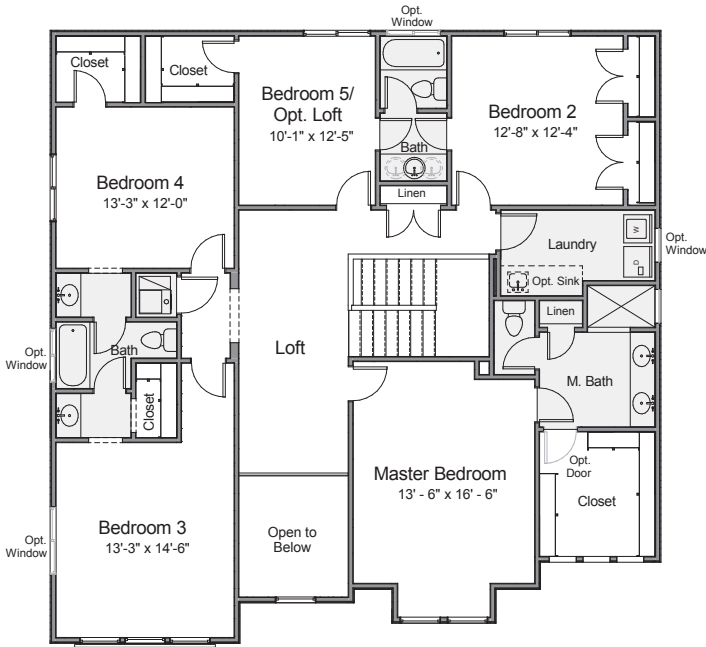

HENRY WALKER
H O M E S™

Maple

4,721 Total Sq. Ft.

3,338 Finished Sq. Ft.

■ ■ ■ ■ ■ □ □ Bedrooms

■ ■ ■ ■ □ Bathrooms

■ ■ ■ □ Garage

■ = Included □ = Optional

F

801-335-3731

HenryWalkerHomes.com

HENRY WALKER HOMES
1148 W. Legacy Crossing Blvd, Suite 400
Centerville, UT 84014

See reverse side for floor plan.

Maple

4,721 Total Sq. Ft.
3,338 Finished Sq. Ft.

- ■ ■ ■ ■ □ □ Bedrooms
- ■ ■ ■ □ Bathrooms
- ■ ■ □ Garage

■ = Included □ = Optional

Upper Level

Opt. Grand Master Bath

Basement Level

Main Level