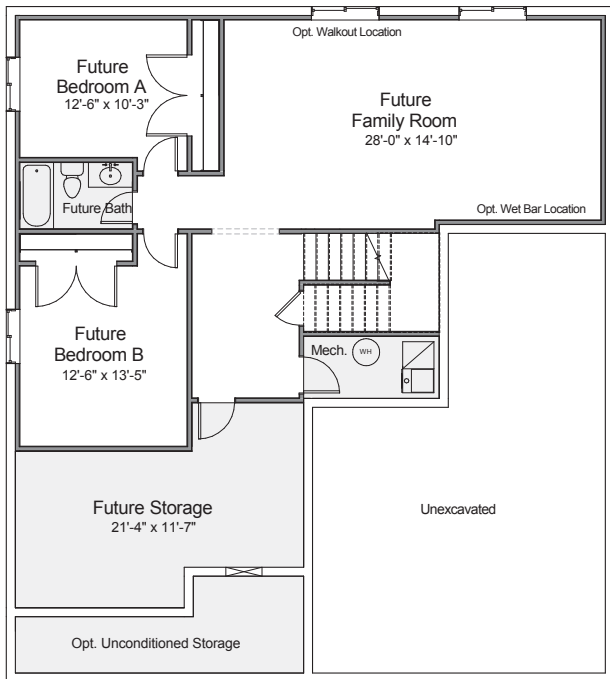

HENRY WALKER
H O M E S™

Maple

4,721 Total Sq. Ft.

3,338 Finished Sq. Ft.

■ ■ ■ ■ ■ □ □ Bedrooms

■ ■ ■ ■ □ Bathrooms

■ ■ ■ □ Garage

■ = Included □ = Optional

F

801-335-3731

HenryWalkerHomes.com

HENRY WALKER HOMES
1148 W. Legacy Crossing Blvd, Suite 400
Centerville, UT 84014

See reverse side for floor plan.

Maple

4,721 Total Sq. Ft.
3,338 Finished Sq. Ft.

- ■ ■ ■ ■ □ □ Bedrooms
- ■ ■ ■ □ Bathrooms
- ■ ■ □ Garage

■ = Included □ = Optional

Upper Level

Opt. Grand Master Bath

Basement Level

Main Level