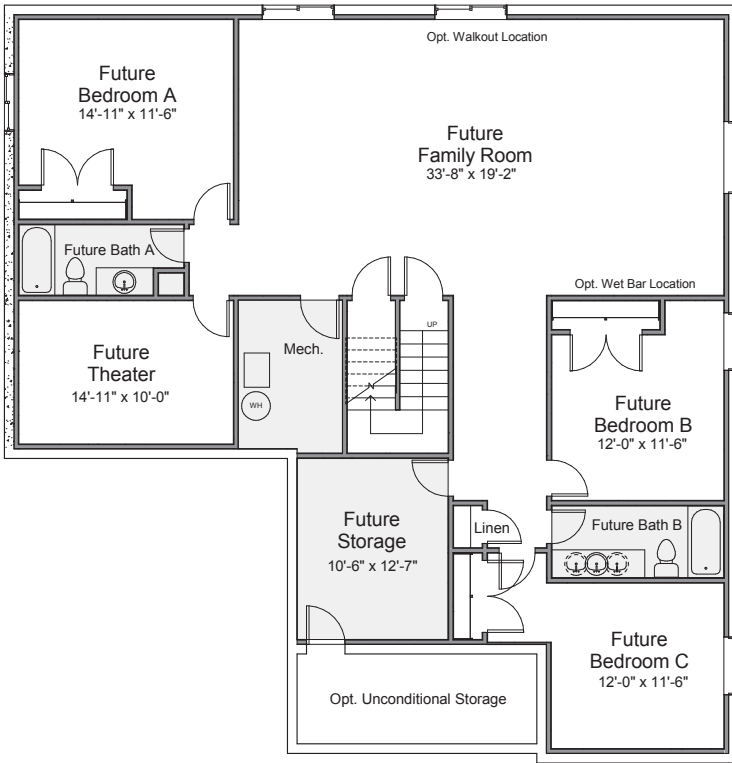

HENRY WALKER
H O M E S™

GRAYSON RIDGE - ASPEN

2021 S. Doral Drive, Syracuse UT

\$470,900

COMMUNITY HIGHLIGHTS

At Grayson Ridge, you will love the amount of home you can get for your money. These homes have large floorplans and a standard 3 car garage to store your boat or extra gear conveniently. Not only that, but this community is also just a short walk away from Buffalo Point Elementary and five-minute drive from the stopping and dining of downtown Syracuse. For the golfer, Glen Eagle golf course is just across the street from the entrance to this community.

801-682-1796

HenryWalkerHomes.com

HENRY WALKER HOMES
1148 W. Legacy Crossing Blvd, Suite 400
Centerville, UT 84014

MLS #1576107

Aspen

4,174 Total Sq. Ft.
2,117 Finished Sq. Ft.

Bedrooms

 Bathrooms

 Garage

= Included
 = Optional

Basement Level

Main Level

Opt. Grand Master Bath