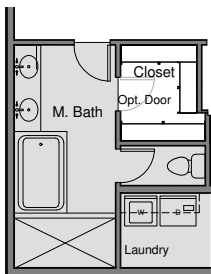

801-682-1796

HenryWalkerHomes.com

HENRY WALKER HOMES
1148 W. Legacy Crossing Blvd, Suite 400
Centerville, UT 84014

MLS #1576107

Aspen

4,174 Total Sq. Ft.
2,117 Finished Sq. Ft.

Bedrooms

 Bathrooms

 Garage

= Included
 = Optional

Basement Level

Main Level

Opt. Grand Master Bath