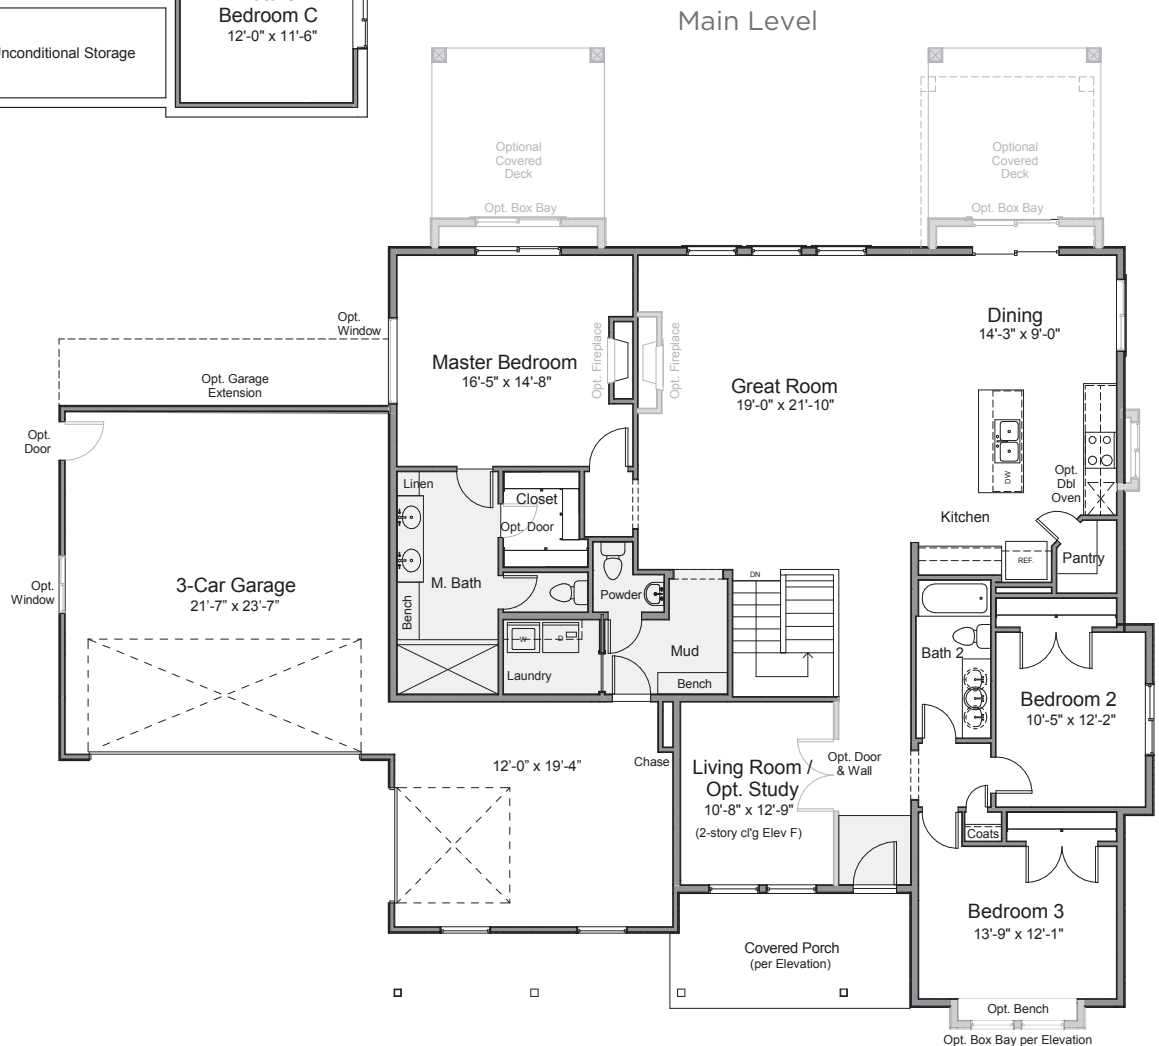

801-682-1796

HenryWalkerHomes.com

HENRY WALKER HOMES
1148 W. Legacy Crossing Blvd, Suite 400
Centerville, UT 84014

MLS #1576107

Aspen

4,174 Total Sq. Ft.
2,117 Finished Sq. Ft.

Bedrooms

 Bathrooms

 Garage

= Included
 = Optional

Basement Level

Main Level

Opt. Grand Master Bath