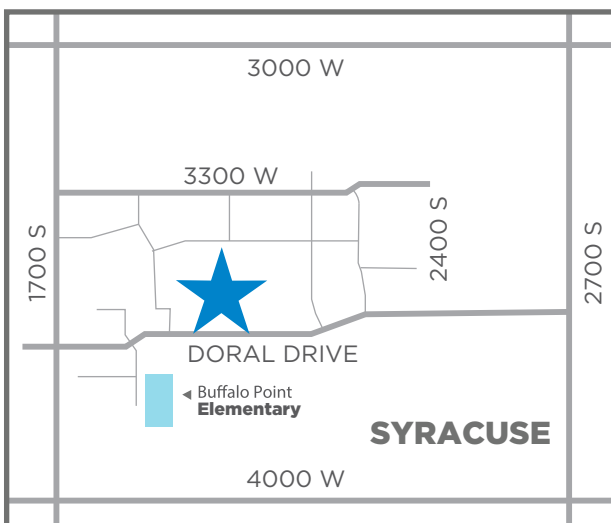

HENRY WALKER
H O M E S™

GRAYSON RIDGE - ASPEN

2021 S. Doral Drive, Syracuse UT

\$470,900

COMMUNITY HIGHLIGHTS

At Grayson Ridge, you will love the amount of home you can get for your money. These homes have large floorplans and a standard 3 car garage to store your boat or extra gear conveniently. Not only that, but this community is also just a short walk away from Buffalo Point Elementary and five-minute drive from the stopping and dining of downtown Syracuse. For the golfer, Glen Eagle golf course is just across the street from the entrance to this community.

801-682-1796

HenryWalkerHomes.com

HENRY WALKER HOMES
1148 W. Legacy Crossing Blvd, Suite 400
Centerville, UT 84014

MLS #1576107

Aspen

4,174 Total Sq. Ft.
2,117 Finished Sq. Ft.

Bedrooms

 Bathrooms